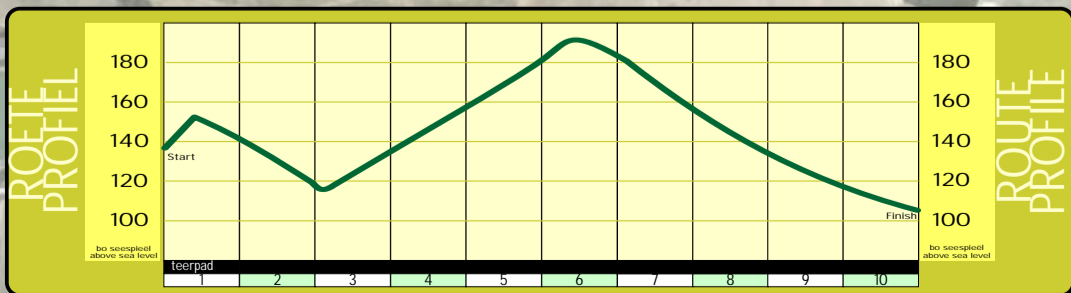

# SAFARI

AFLOS/RELAY

50

07h15  
START  
BEGIN  
AFLOS/RELAY

1

2  
HAND OVER  
OORGEË  
RELAY/AFLOS

KAART OP SKAAL  
MAP TO SCALE

- begin start
- einde finish
- afstand merkers distance markers
- roete merkers route signage
- verversingspunte refreshment stations
- mediese punt medical station
- roete beampste route marshal
- verkeersbeampstes traffic officials